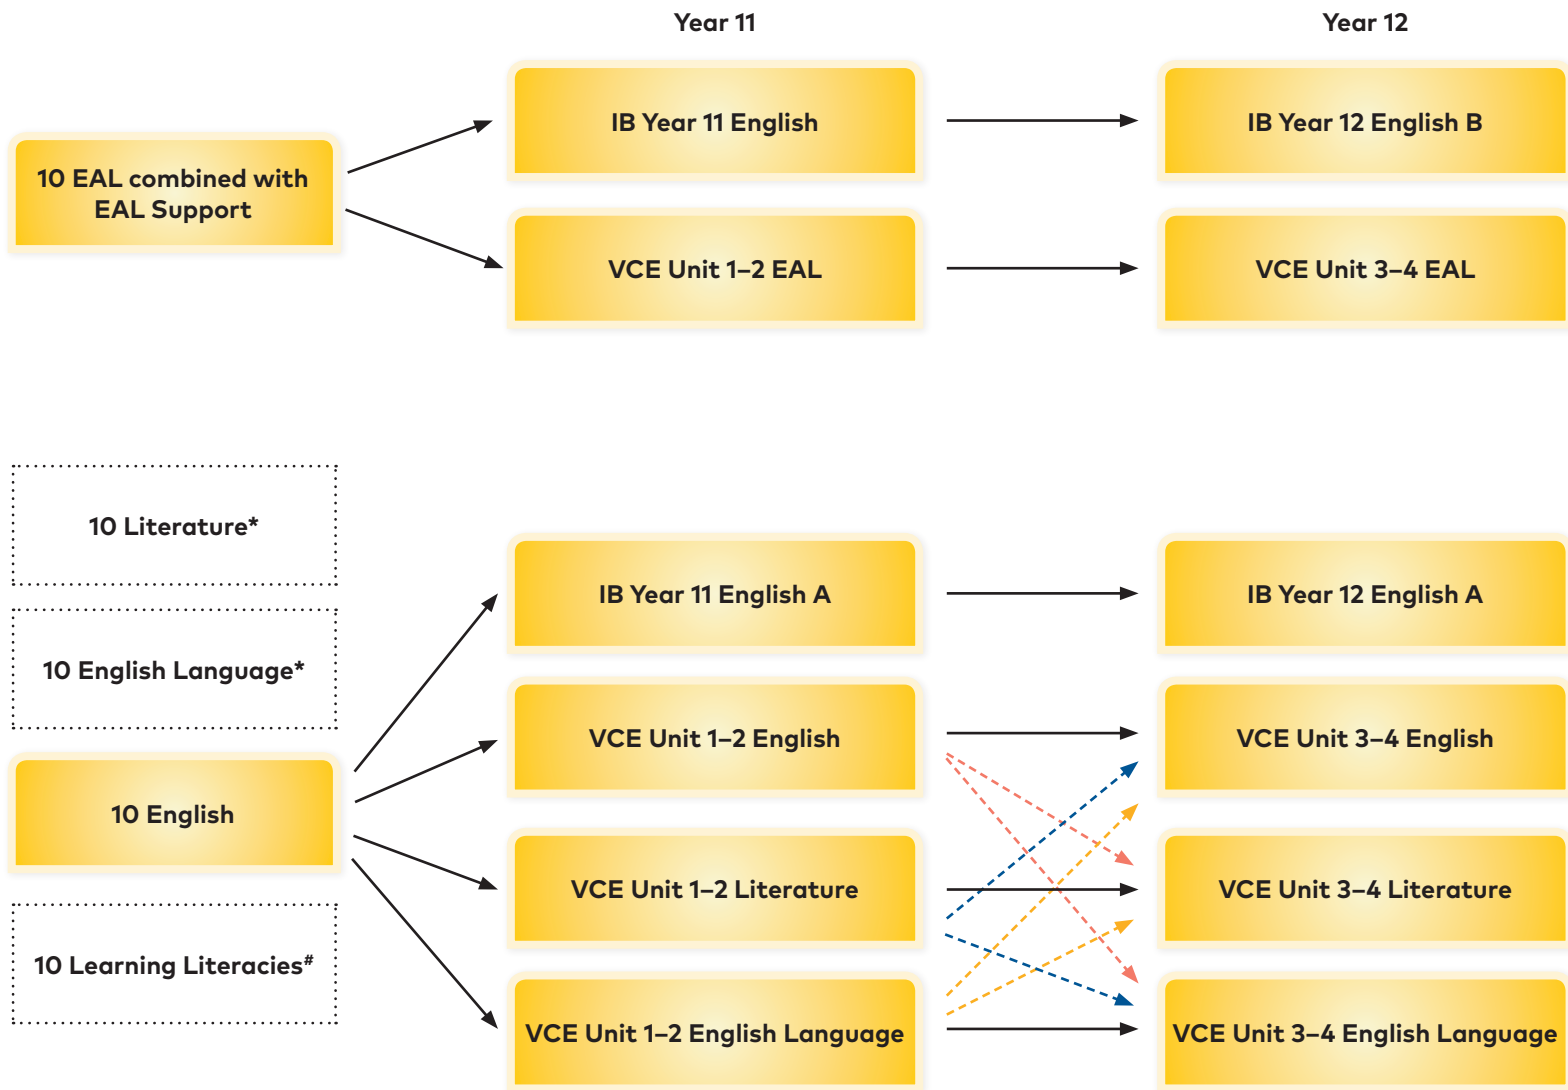

Carey English Pathways for Year 10–12

(*) Extension elective
 (#) Support elective

Year 10 students must study English or EAL and may include additional English electives.
 VCE students may study more than one English subject (but may not study English and EAL).