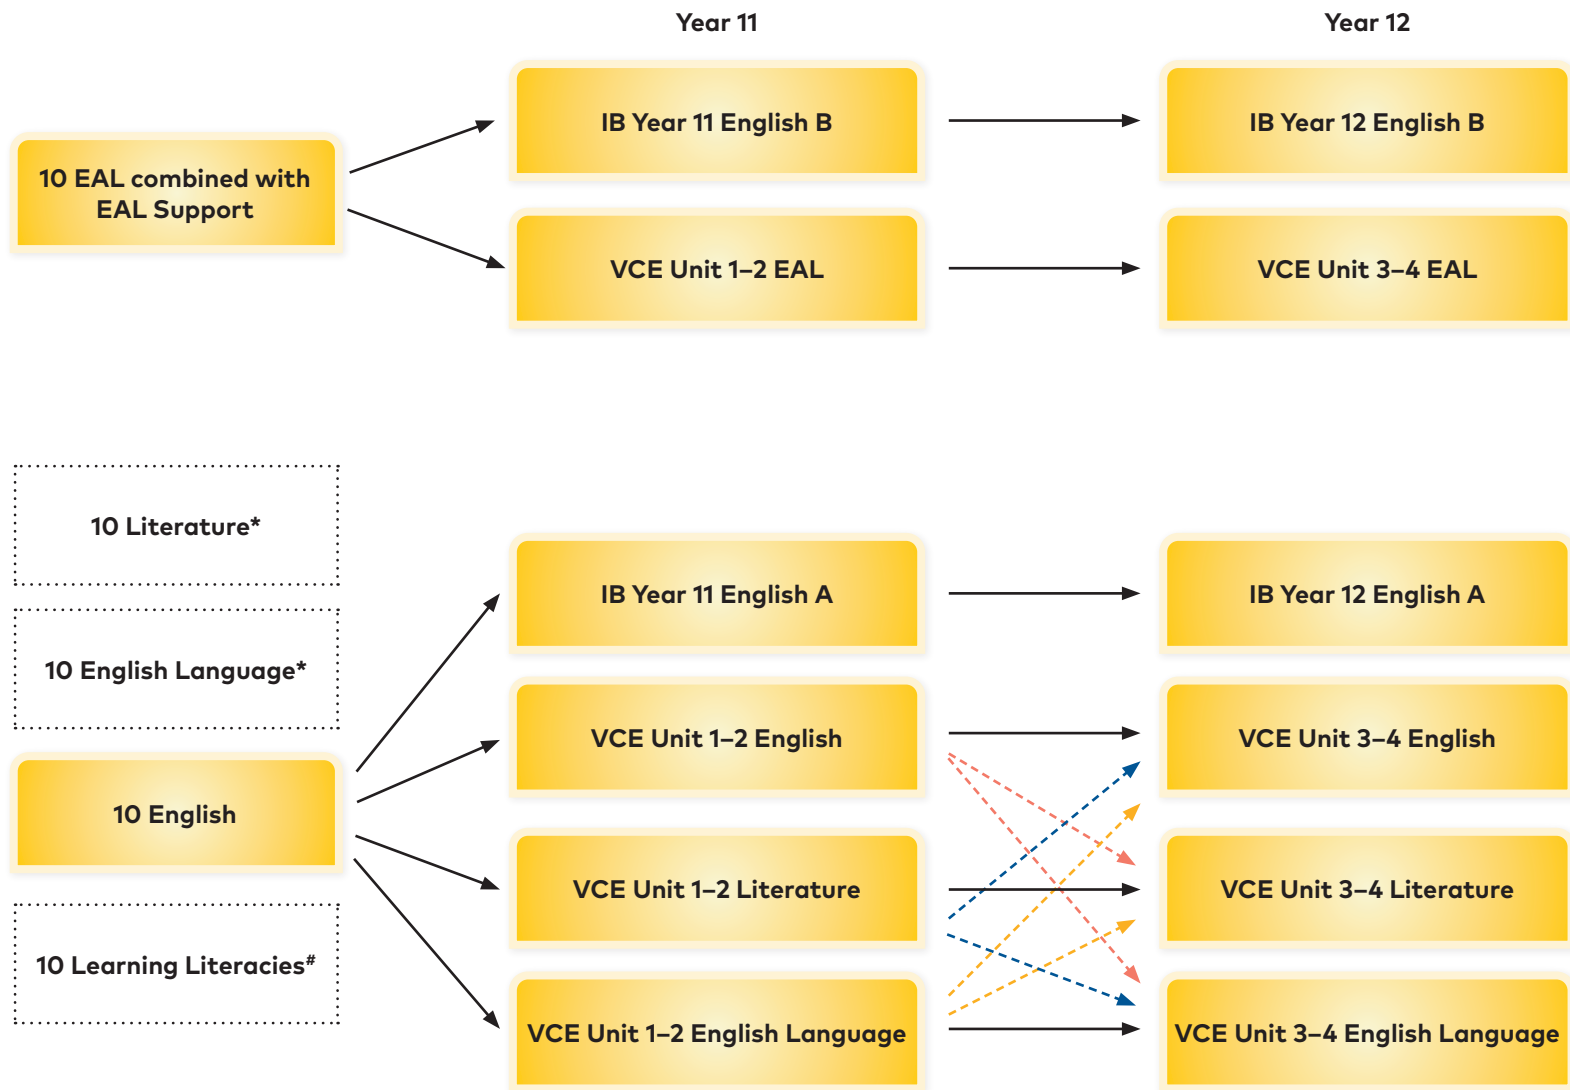

Carey English Pathways for Year 10–12

(*) Extension elective

(#) Support elective

Year 10 students must study English or EAL and may include additional English electives.
VCE students may study more than one English subject (but may not study both English and EAL).